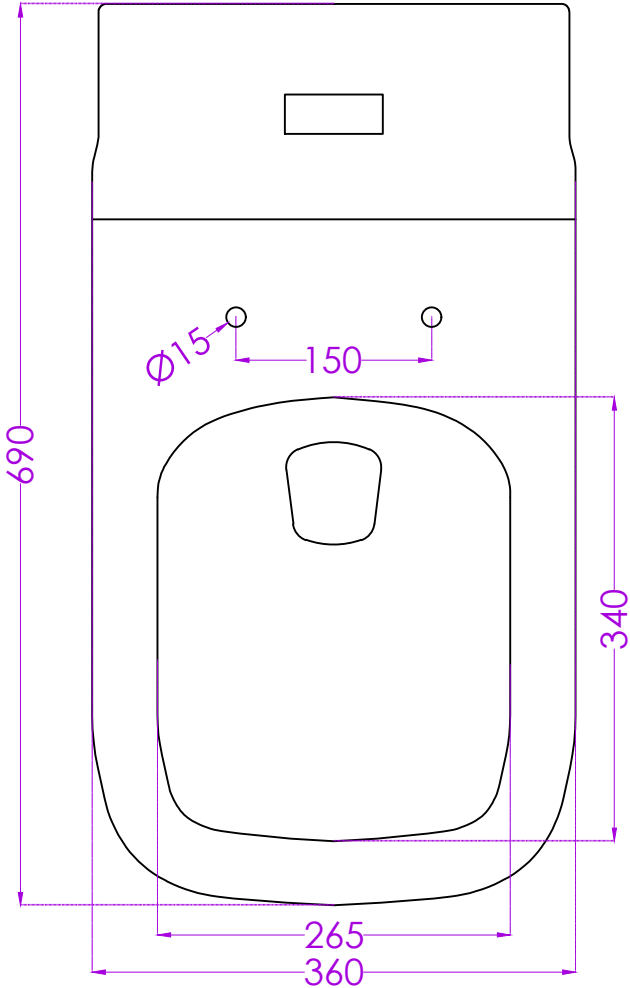

# ELITE G4407PW0104

## 300MM OMNI SUITE

# JOHNSON

PLAN

SIDE